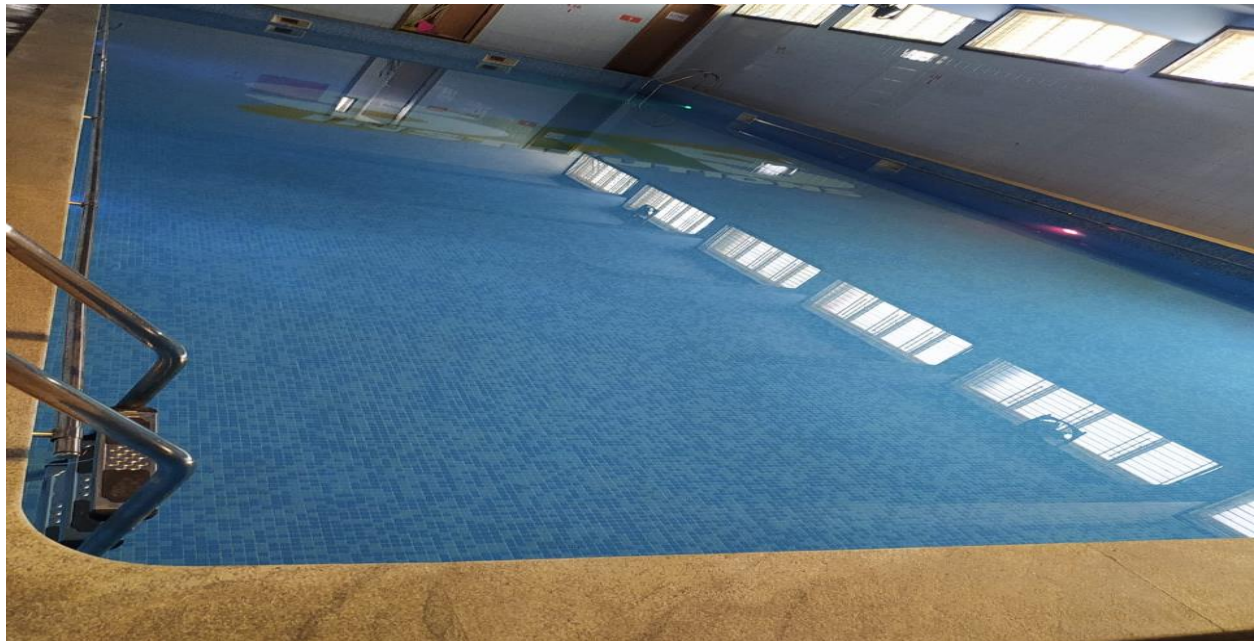

VIVEKANANDHA COLLEGE OF ENGINEERING FOR WOMEN (Autonomous)

Tiruchengode - 637205